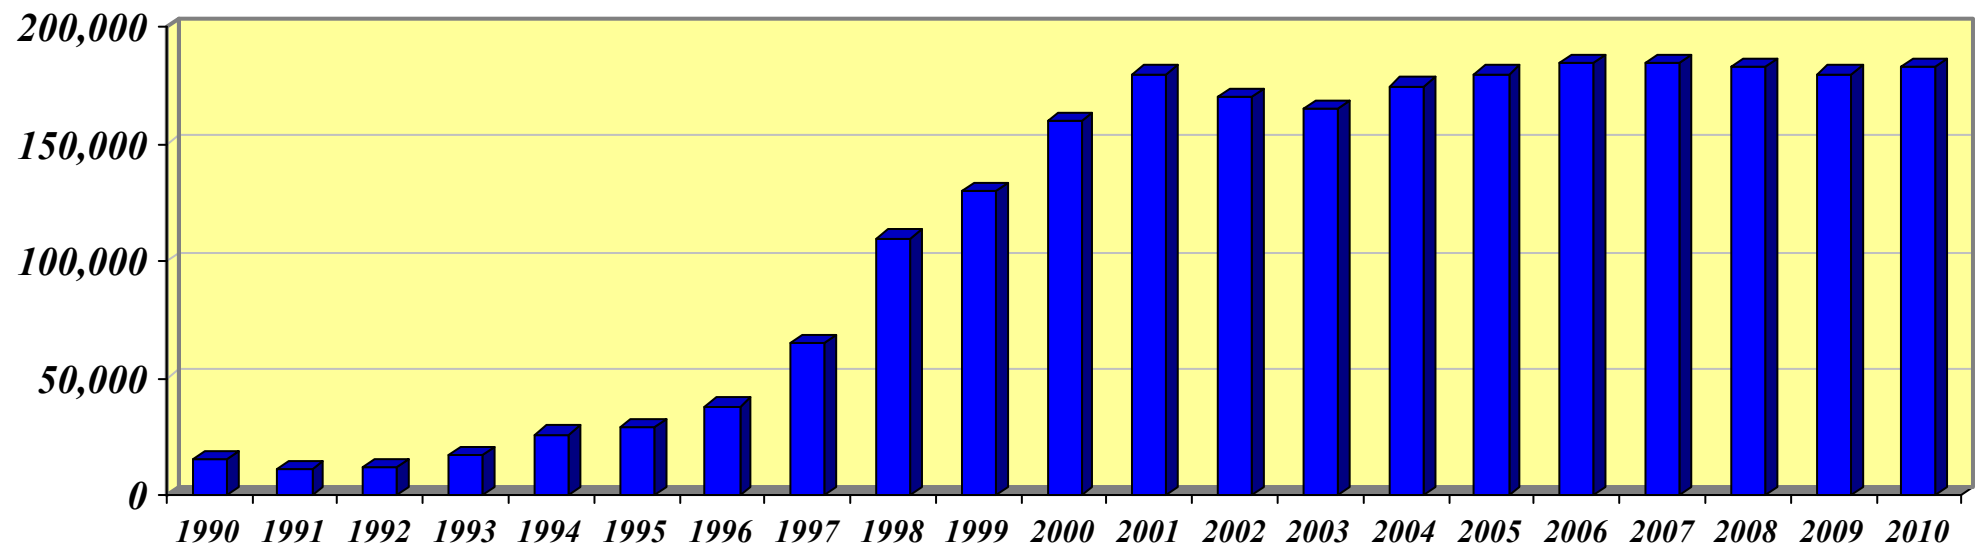

TAVOLA ARRIVI

Arrivi

Anni